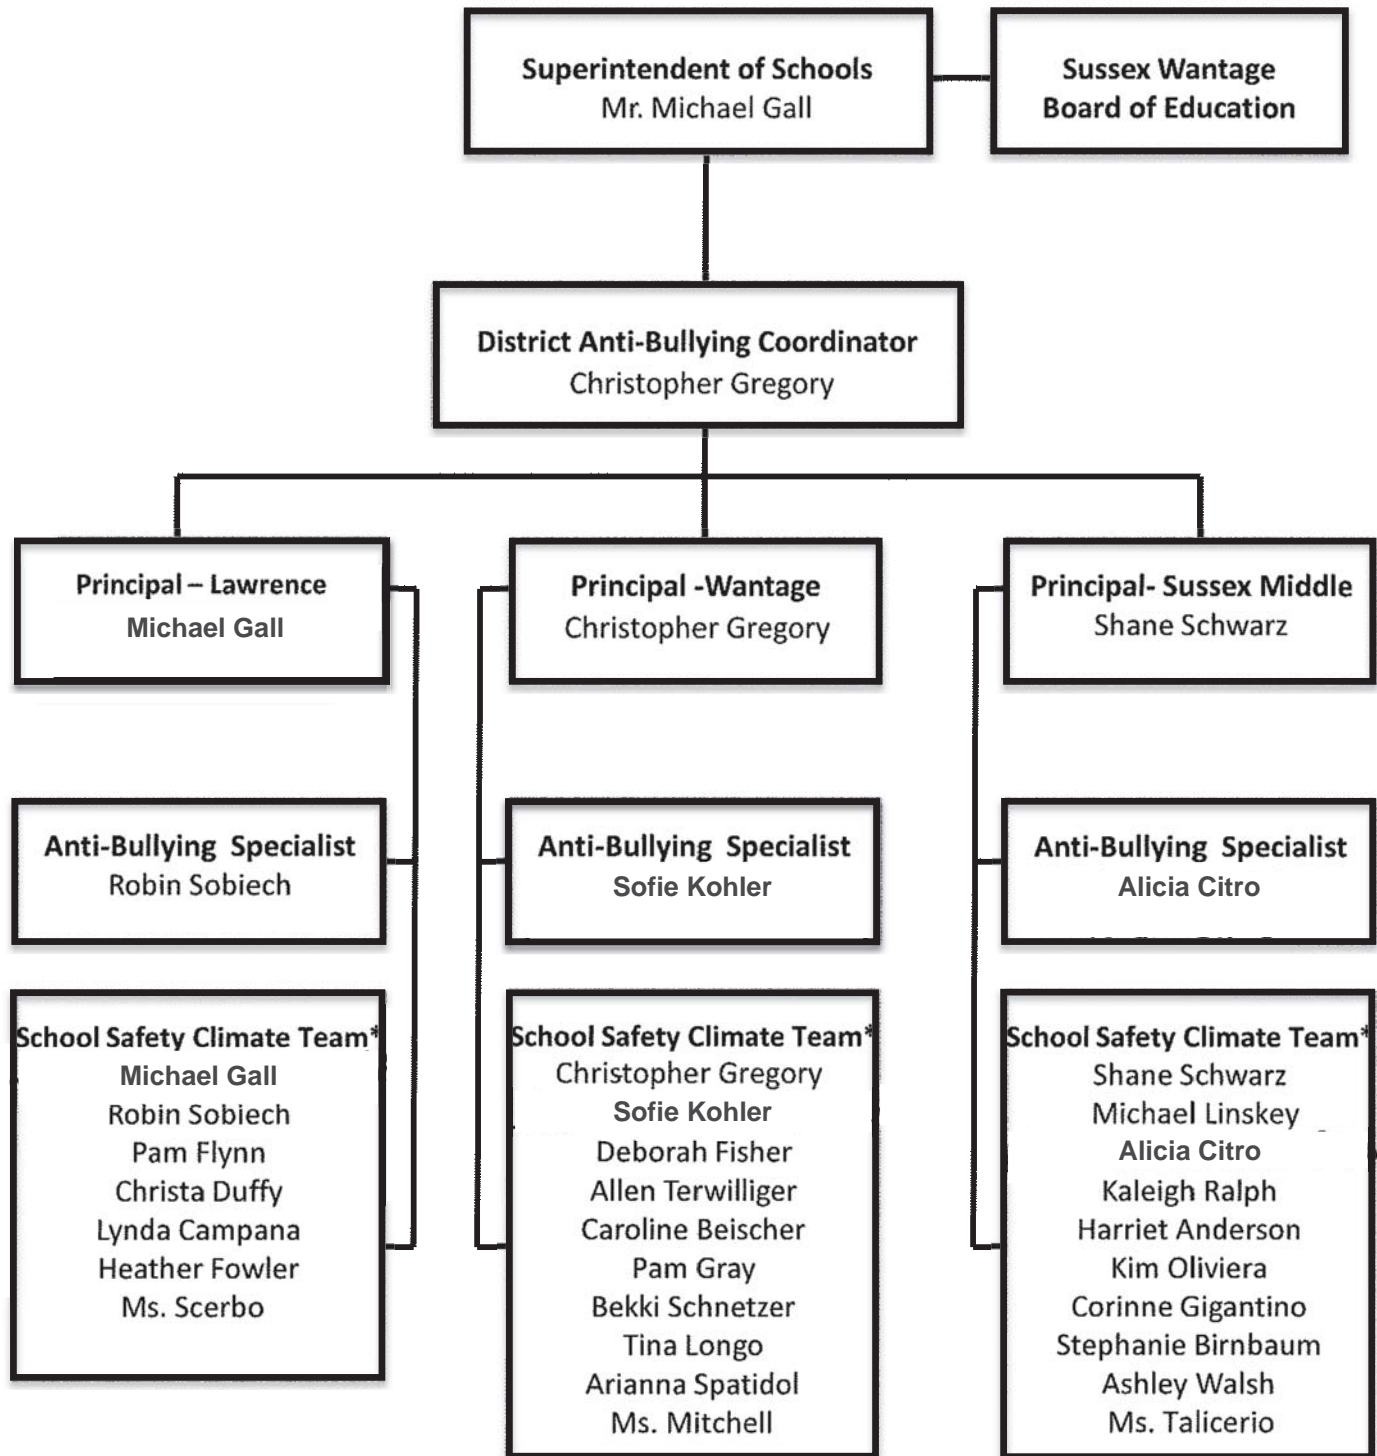

Sussex Wantage Regional School District District Anti-Bullying Organizational Chart 2019-2020

*Consists of the principal, anti-bullying specialist, teacher, parent and other member(s) to be determined by principal.
August, 28th 2019