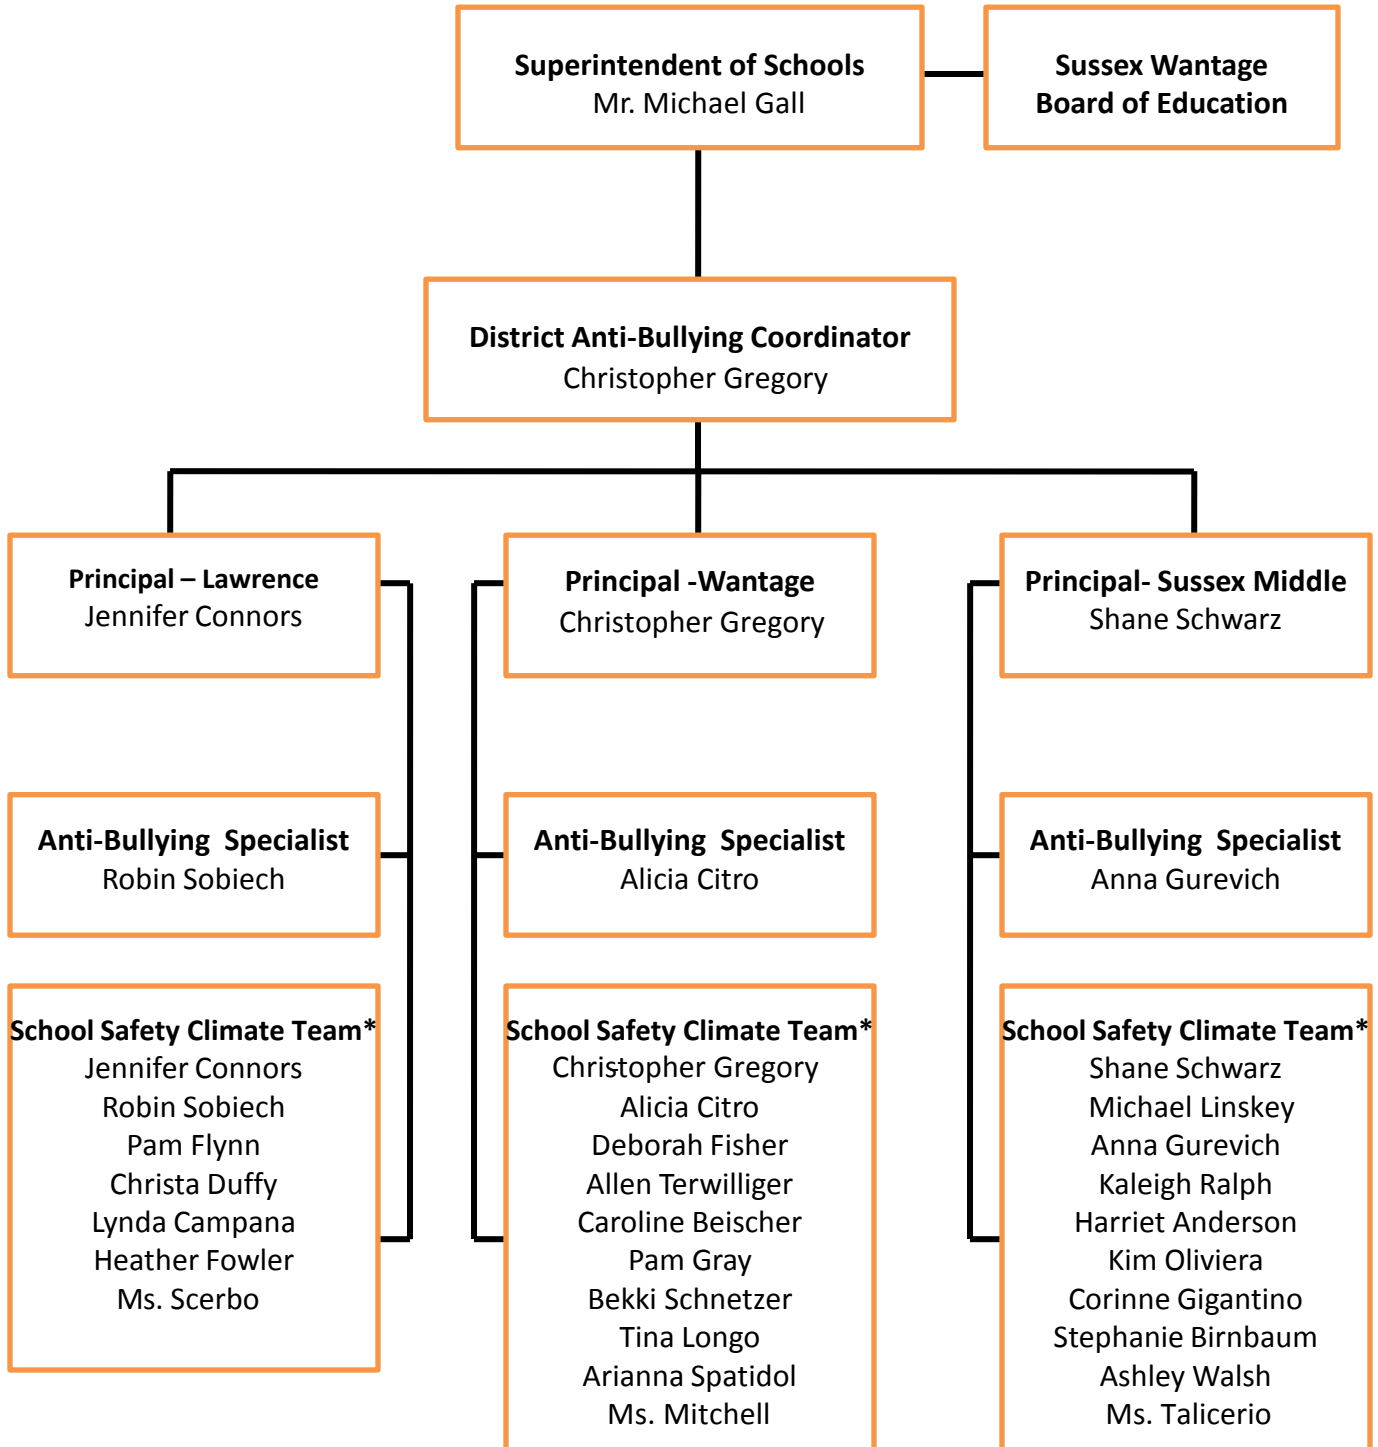

Sussex Wantage Regional School District

District Anti-Bullying Organizational Chart

2018-2019

**Consists of the principal, anti-bullying specialist, teacher, parent and other member(s) to be determined by principal.
August, 28th 2019*